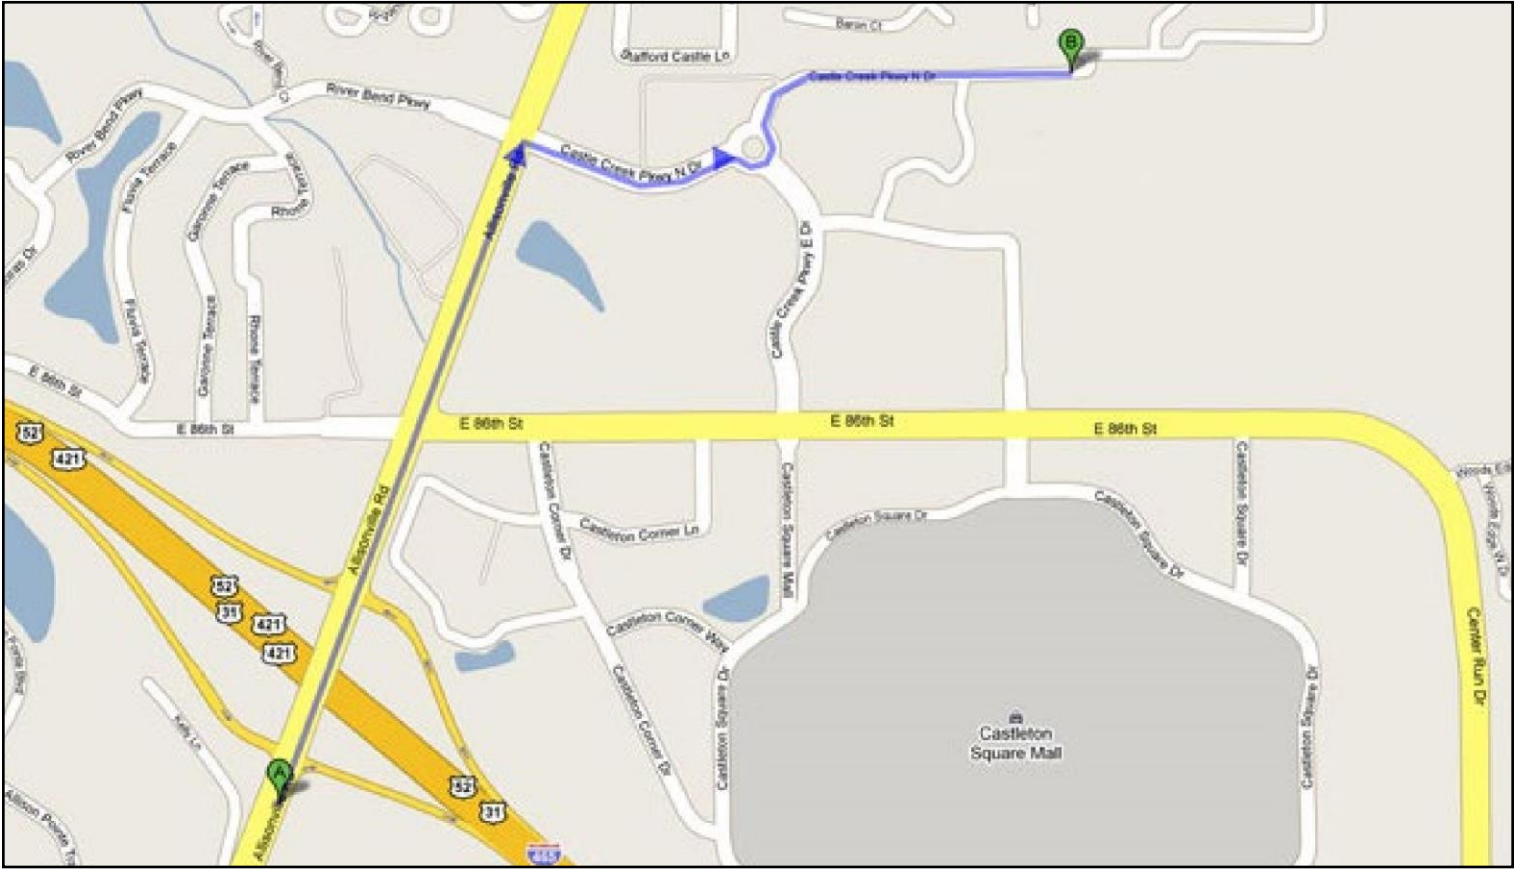

www.icul.org

Indiana Credit Union League

SERVICECORP